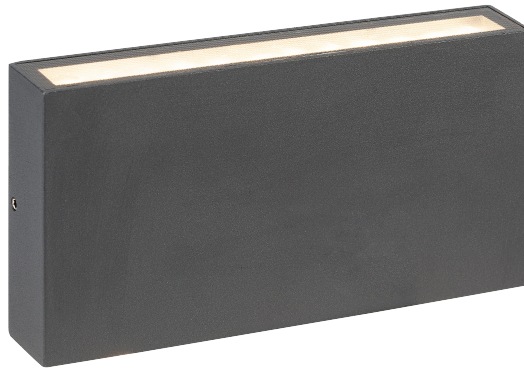

# WALL LAMP OUTDOOR LIGHT

TECHNICAL SHEET

KL-551

**KEYLIGHT**

SPAIN

PRODUCTOS DE ILUMINACION

## FEATURES

- 220-240V
- CE ROHS Certified
- Aluminum die-casting body
- PMMA Diffuser
- 3-years warranty

## SPECIFICATIONS

Product Code	KL-551
Power	13W
Input	220-240V
Luminous flux	880 lm
Color Temperature	2700k-6500k
Beam Angle	120°
Power factor	≥0.83
CRI	80
Finishing Colors	White/Silver Grey/Dark Grey/Black
LED Type	SMD
IP Rating	IP65 Class 1
Size	174mm*91mm*30mm
Warranty	3 years