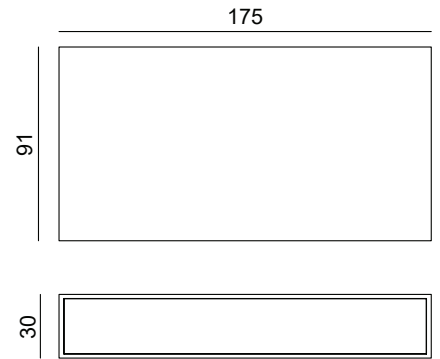

## SPECIFICATIONS

Product Code	KL-551
Power	13W
Input	220-240V
Luminous flux	880 lm
Color Temperature	2700k-6500k
Beam Angle	120°
Power factor	≥0.83
CRI	80
Finishing Colors	White/Silver Grey/Dark Grey/Black
LED Type	SMD
IP Rating	IP65 Class 1
Size	174mm*91mm*30mm
Warranty	3 years